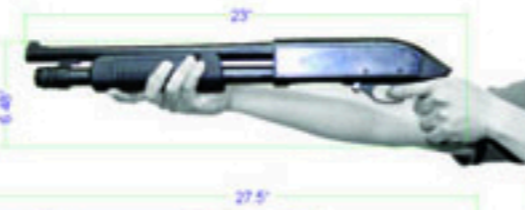

FULL SIZE

Weight : 1.05 KG
Length : 8.66 IN
Height : 5.35 IN

REVOLVER

Weight : 1.00 KG
Length : 8.66 IN
Height : 5.67 IN

SIZE ILLUSTRATIONS OF SAM FIREARMS

MACHINE PISTOL

Weight : 1.375 KG
Length : 8.58 IN
Height : 5.31 IN

Weight : 2.15 KG
Length : 17.76 IN
Height : 7.50 IN

SHOTGUN

Weight : 2.2 KG
Length : 23 IN
Height : 6.48 IN

Weight : 3.7 KG w/ empty magazine
Length : 27.5 IN butt not extended
Height : 8.8 IN

SIZE ILLUSTRATIONS OF SAM FIREARMS