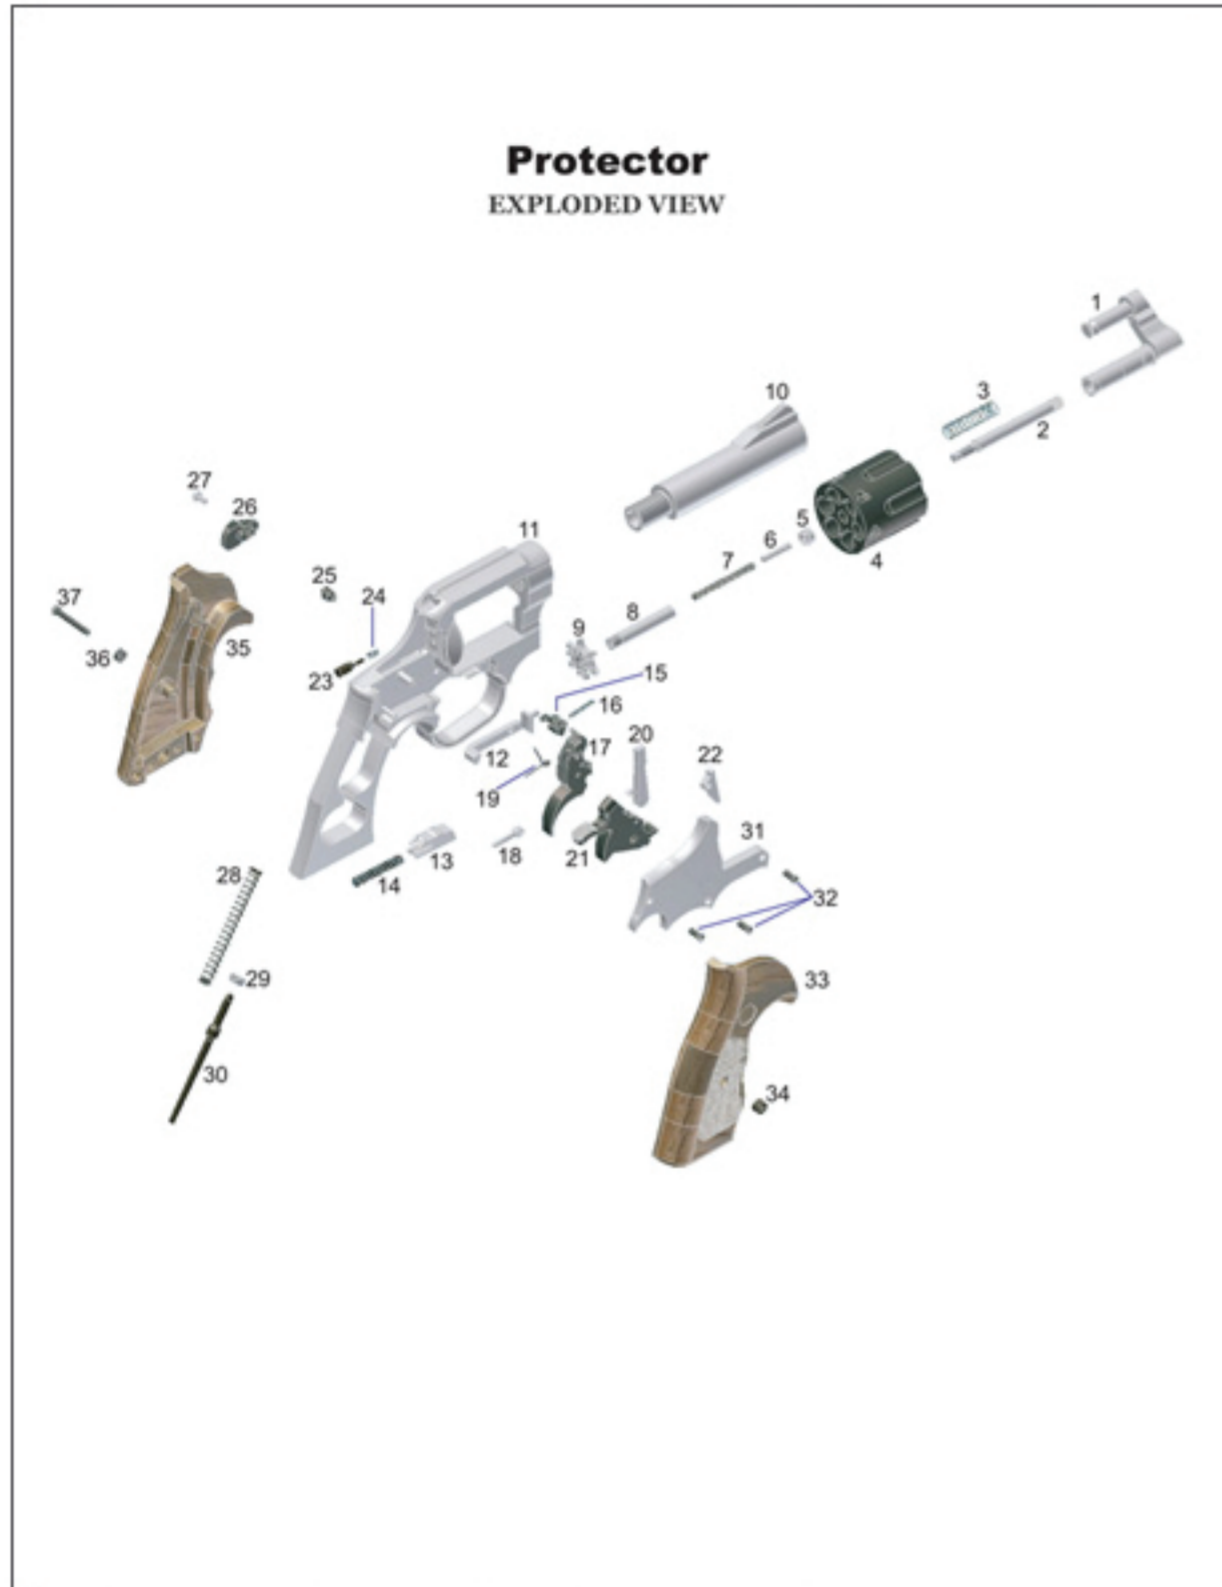

## Revolver-Protector Exploded View

Ref #	Name
34	Grip Cap
35	Grip Left
36	Grip Washer
37	Grip Stove Bolt

Ref #	Name
1	Cranelink
2	Extractor Rod
3	Extractor Spring
4	Cylinder
5	Extractor Rod Bushing
6	Center Pin
7	Center Pin Spring
8	Extractor Bushing
9	Extractor Star
10	Barrel
11	Frame
12	Bolt
13	Rebound Slide
14	Rebound Slide Spring
15	Cylinder Stop
16	Cylinder Stop Spring
17	Trigger
18	Trigger Lever
19	Hand Spring
20	Hand
21	Hammer
22	Pawl
23	Firing Pin
24	Firing Pin Spring
25	Cylinder Block
26	Thumb Piece
27	Thumb Piece Screw
28	Hammer Guide Spring
29	Hammer Guide Bushing
30	Hammer Guide
31	Slide Plate
32	Slide Plate Stove Bolt (3 pcs.)
33	Grip Right